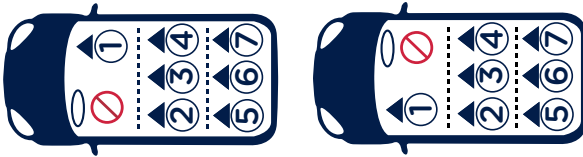

vehicle fitting information

This Enhanced Child Restraint System is classified for “ISOFIX Universal” use. It is suitable to fix into seat positions in most cars.

The numbers on the diagram below correspond with the vehicle fitting positions listed in the following pages.

Before you purchase the vehicle, check that it is equipped with the appropriate anchorages.

IMPORTANT – DO NOT USE FORWARD FACING BEFORE THE CHILD’S AGE EXCEEDS 15 months (Refer to instructions).

DO NOT fit your enhanced child restraint onto a vehicle seat fitted with an airbag, unless it can be, and is deactivated. Death or serious injuries can be caused by an activated **AIRBAG** system.

- Your enhanced child restraint can be fitted
- ✗ Your enhanced child restraint can not be fitted
- ! Restricted height in vehicle
- ⚡ Electric or hybrid vehicles

Please consult your vehicle user manual or dealer when fitting this seat in a vehicle with under-floor storage boxes.

! Vehicles with a cabin roof height which could restrict the seat being installed forward facing.

This is an i-Size Enhanced Child Restraint System. It is approved according to Regulation No.129/02, for use in, i-Size compatible vehicle seating positions as indicated by vehicles manufacturers in the vehicle user’s manual.

This is an i-Size booster seat Enhanced Child Restraint System. It is approved according to Regulation No.129/02, for use primarily in “i-Size seating positions” as indicated by vehicles manufacturers in the vehicle user’s manual.

If your vehicle is not listed in this manual or it is not marked with either a • or ✗ then please refer to your vehicle’s handbook or contact the manufacturer for further information. Seat positions in other cars may also be suitable to accept the enhanced child restraint.