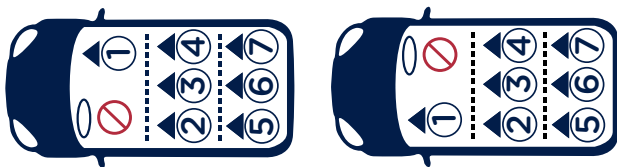

rebl™ plus

car seat-to-vehicle fit guide

nuna®

Designed
around your life

vehicle fitting information

This Child Restraint System is classified for “ISOFIX Universal” use. It is suitable to fix into seat positions in most cars.

The numbers on the diagram below correspond with the vehicle fitting positions listed in the following pages.

Before you purchase the vehicle, check that it is equipped with the appropriate anchorages.

ALWAYS give priority to the rear seats of your vehicle.

DO NOT fit your child restraint onto a vehicle seat fitted with an airbag, unless it can be, and is deactivated. Death or serious injuries can be caused by an activated **AIRBAG** system.