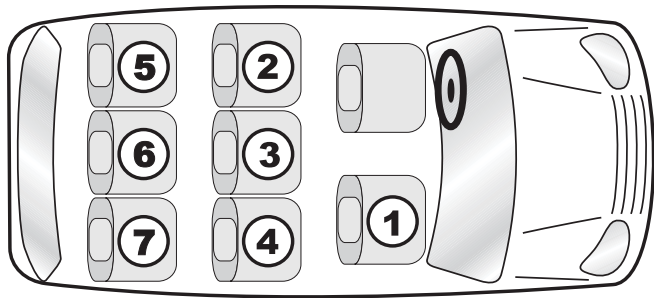

Grand Santa Fe 7	10/13		② ④
H1	2008		② ④
i10	2008		② ④
i10	11/13		② ④
i20	2009		② ④
i20 (PBT) 3 (Facelift)	06/12		② ④
i20 (PBT) 5 (Facelift)	06/12		②
i20 5	12/14	1,35m	② ④
i40	10/11		② ④
iX20	11/10		② ④
iX35	2010		② ④
iX55	2009		② ④
Matrix	01/02		② ④
Matrix	2008		② ④
Santa Fe	03/02		② ④
Santa Fe (Facelift 01/10)	2006		② ④
Santa Fe (DM)	09/12		② ④
Sonata, Sonica	04/01		② ④
Sonata, i40	2008		② ④
Terracan	09/02		② ④
Tucson ¹⁾	09/04		② ④
Tucson ¹⁾	2005		② ④
Veloster (FS)	04/11		② ④

INFINITI *		
Q50	07/13	② ④
ISUZU *		
D-Max (Double Cap)	2007	② ④
JAGUAR *		
S	1999 - 2008	② ④
XE (X760)	2015	② ④
XF (X260)	2015	② ④
XJ	2003	② ④
XJ	2009	② ④
X	2001	1,35m ② ④
X	2001	1,35m ② ④
JEEP *		
Cherokee	2002	② ④
Cherokee	07/13	② ④
Cherokee	06/14	② ④
Grand Cherokee	2005	② ④
Commander	2006	② ④
Compass (Facelift 2011)	2007	② ④
Wrangler	1998	② ④
Wrangler Unlimited	11/11	② ④
KIA *		
Carens	2006	② ④
Carens	03/13	② ④
Carnival	2006	② ④ ⑤ ⑦
Ceed	2007	② ④
Ceed	2007	② ④
Ceed (ED)	10/10	② ④
Ceed (JD)	06/12	② ④
Ceed sw (JD)	09/12	② ④