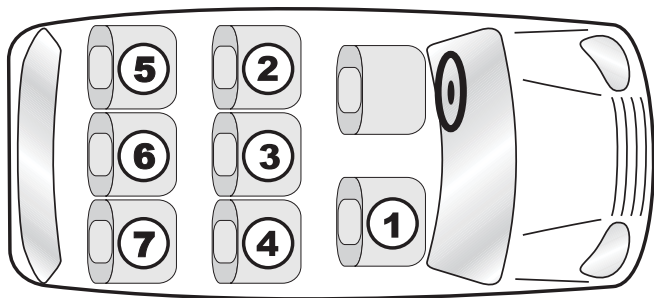

Leon III	2014		② ④
Mii 	04/12		② ④
Mii 	05/12		② ④
Toledo M1	1999 -		② ④
Toledo	2004		② ④
SKODA *			
Citigo 	06/12		② ④
Fabia III	11/14		② ④
Fabia III	01/15		② ④
Felicia ;	1994 -		② ④
Octavia	1996 -		② ④
Octavia ;	2000 -	1,35m	② ④
Octavia II (Facelift 2009) ;	2004	1,35m	① ② ④
Octavia Tour Octavia Drive 	2004		② ④
Octavia II (Facelift) 	09/11		①
Octavia	11/12		① ② ④
Octavia	05/13		① ② ④
Rapid (NH)	10/12		② ④

Roomster	2006		② ④
Superb ¹⁾	10/01		② ④
Superb II	2008		② ④
Superb	2010		② ④
Superb (Facelift) 	06/13		① ② ④
Superb ;	03/15		① ② ④
Yeti	2009		② ④
Yeti (Facelift)	09/11		① ② ④
SMART *			
Forfour	04/05		② ④
SUBARU *			
Forester	2002		② ④
Forester III	2008		② ④
Forester	03/13		② ④
Impreza ;	2007		② ④
Impreza (G4)	04/13		② ④
Justy	2007 -		② ④
Legacy	2003		② ④
Legacy (Facelift 2007)	2004		② ④
Legacy 	08/09		② ④
Outback (Facelift 2007)	2004		② ④
Outback	08/09		② ④
Trezia	06/11		② ④
Tribeca	2006		② ④
XV	2011		② ④
SUZUKI *			
Alto	2009		② ④
Celerio	09/14		② ④